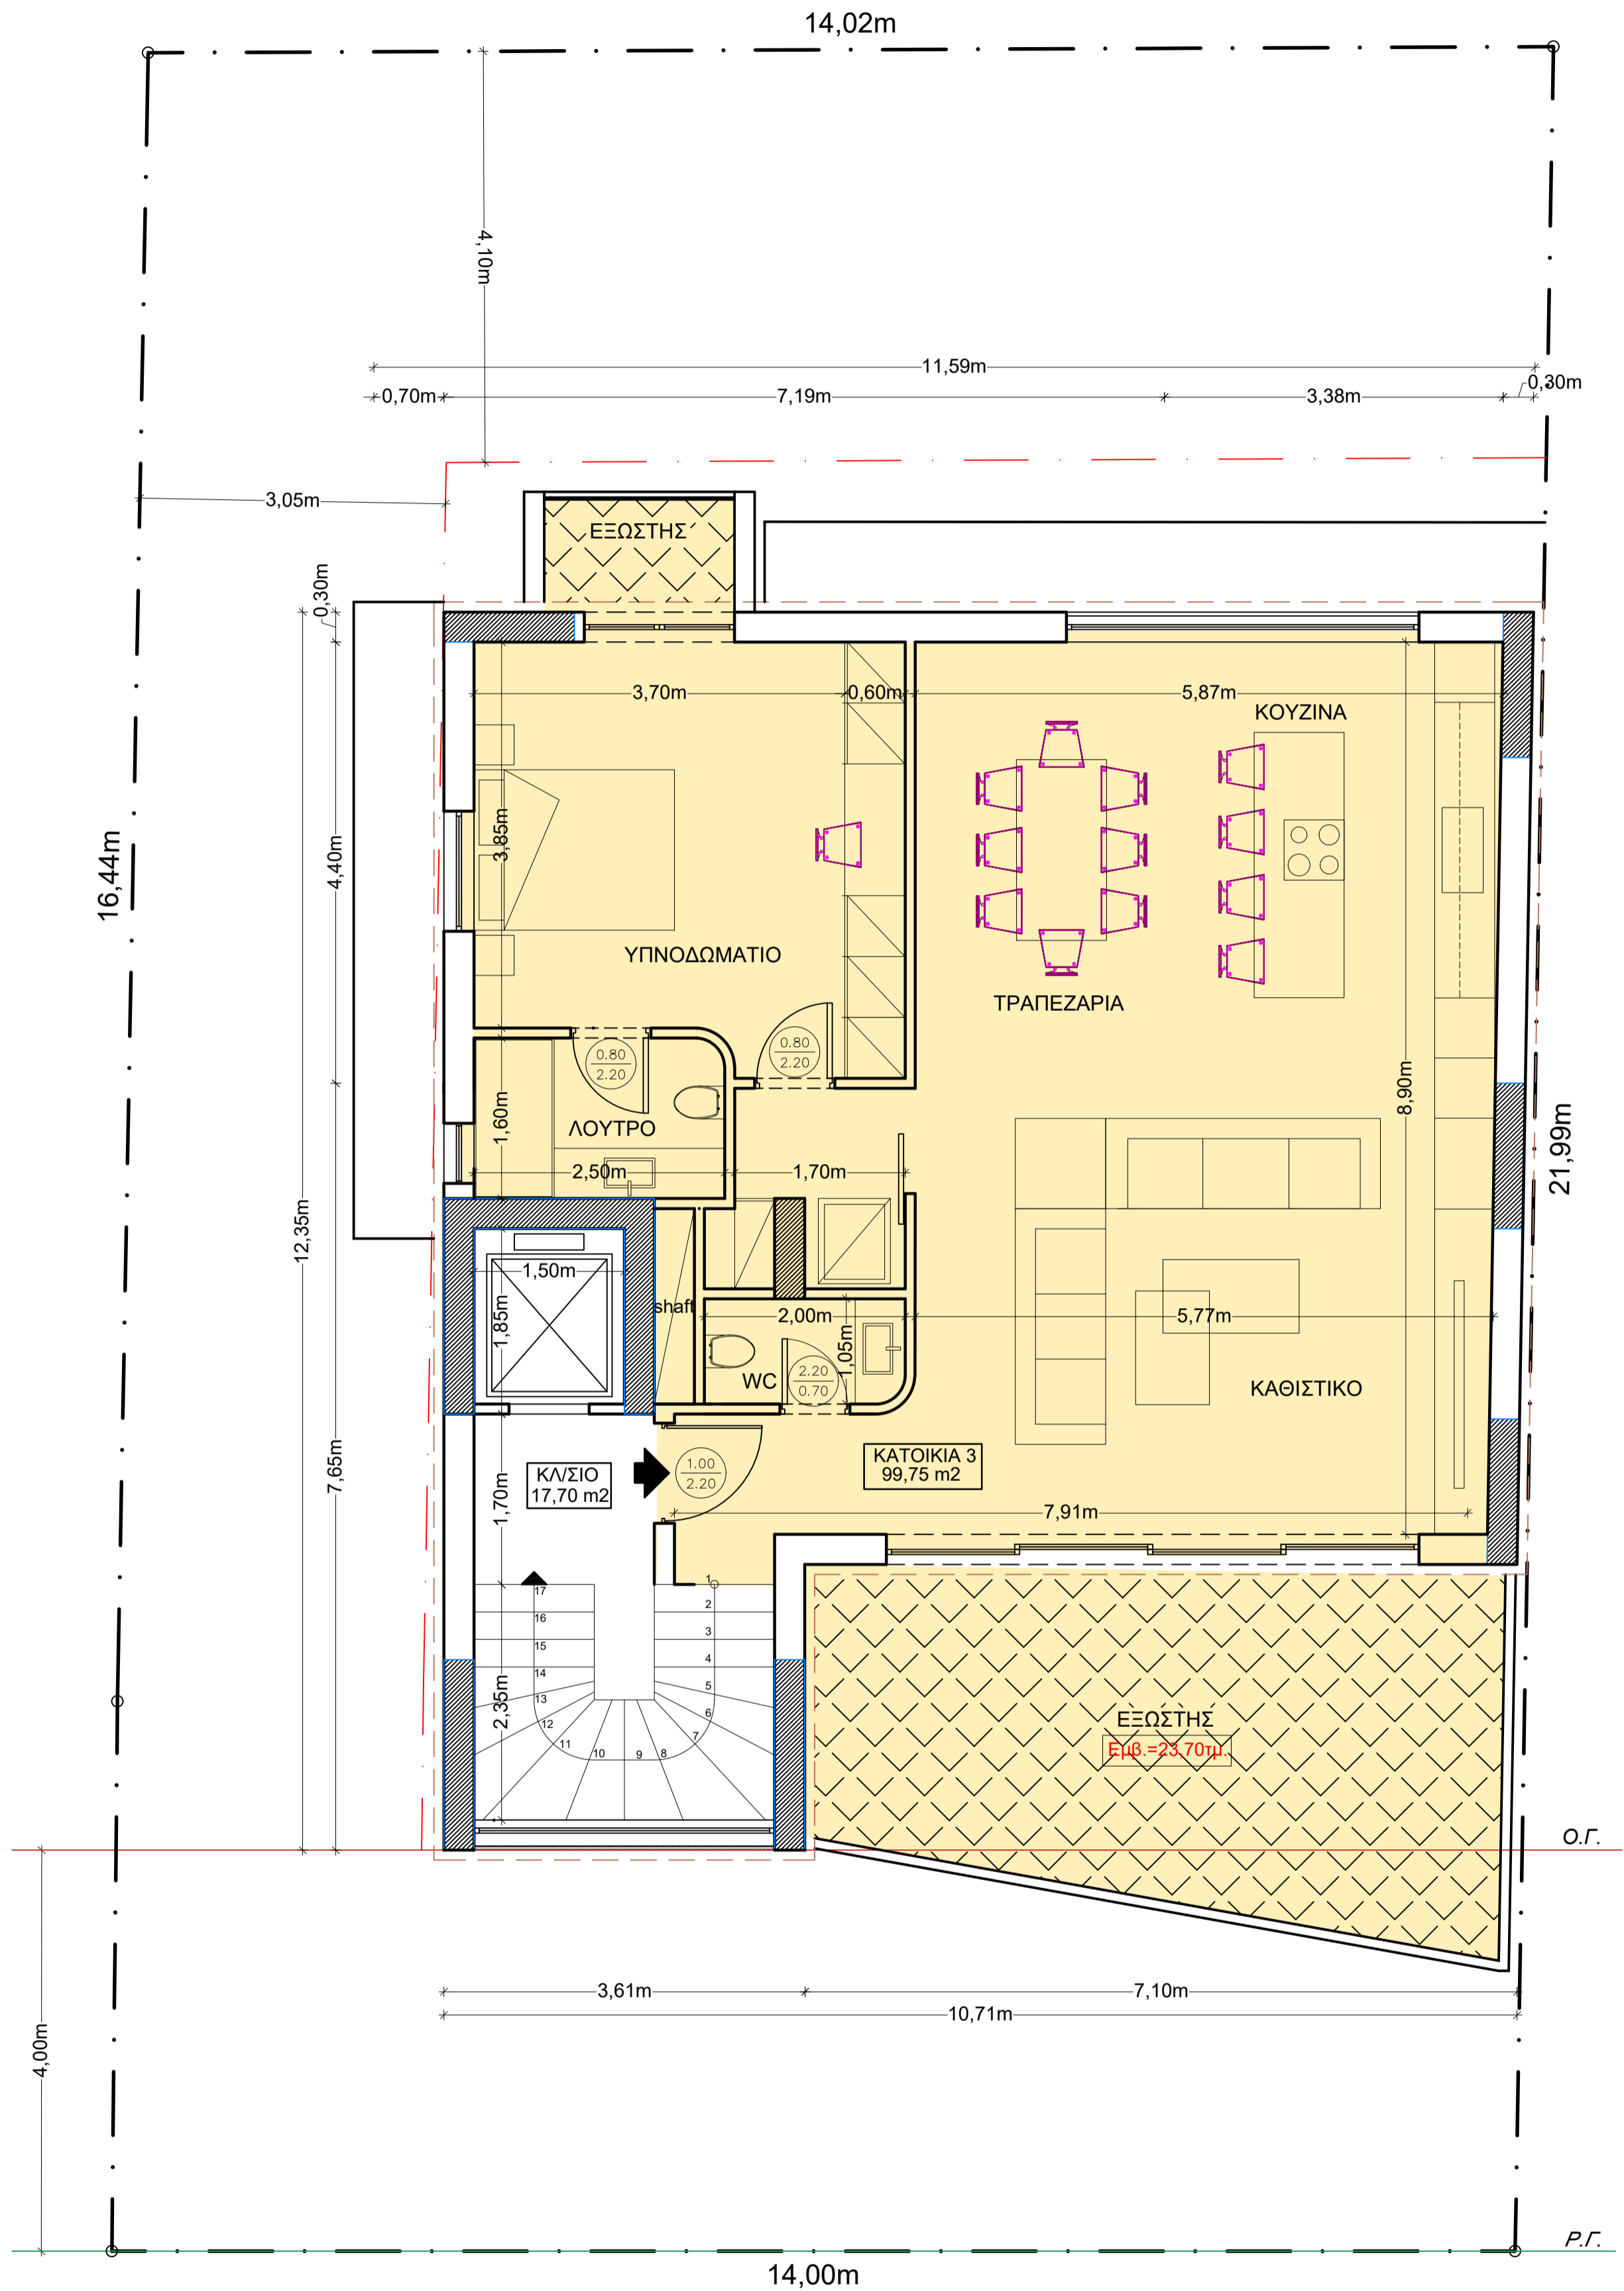

Οδός ΗΡΟΥΣ (πλ.10,00μ.)

Apartment A: **84.00 sq.m.**

GROUND FLOOR

Οδός ΗΡΟΥΣ (πλ. 10,00μ.)

Apartment B: **116.66 sq.m.**

1st FLOOR

Οδός ΗΡΟΥΣ (πλ.10,00μ.)

Apartment C: **99.75 sq.m.**

2nd FLOOR