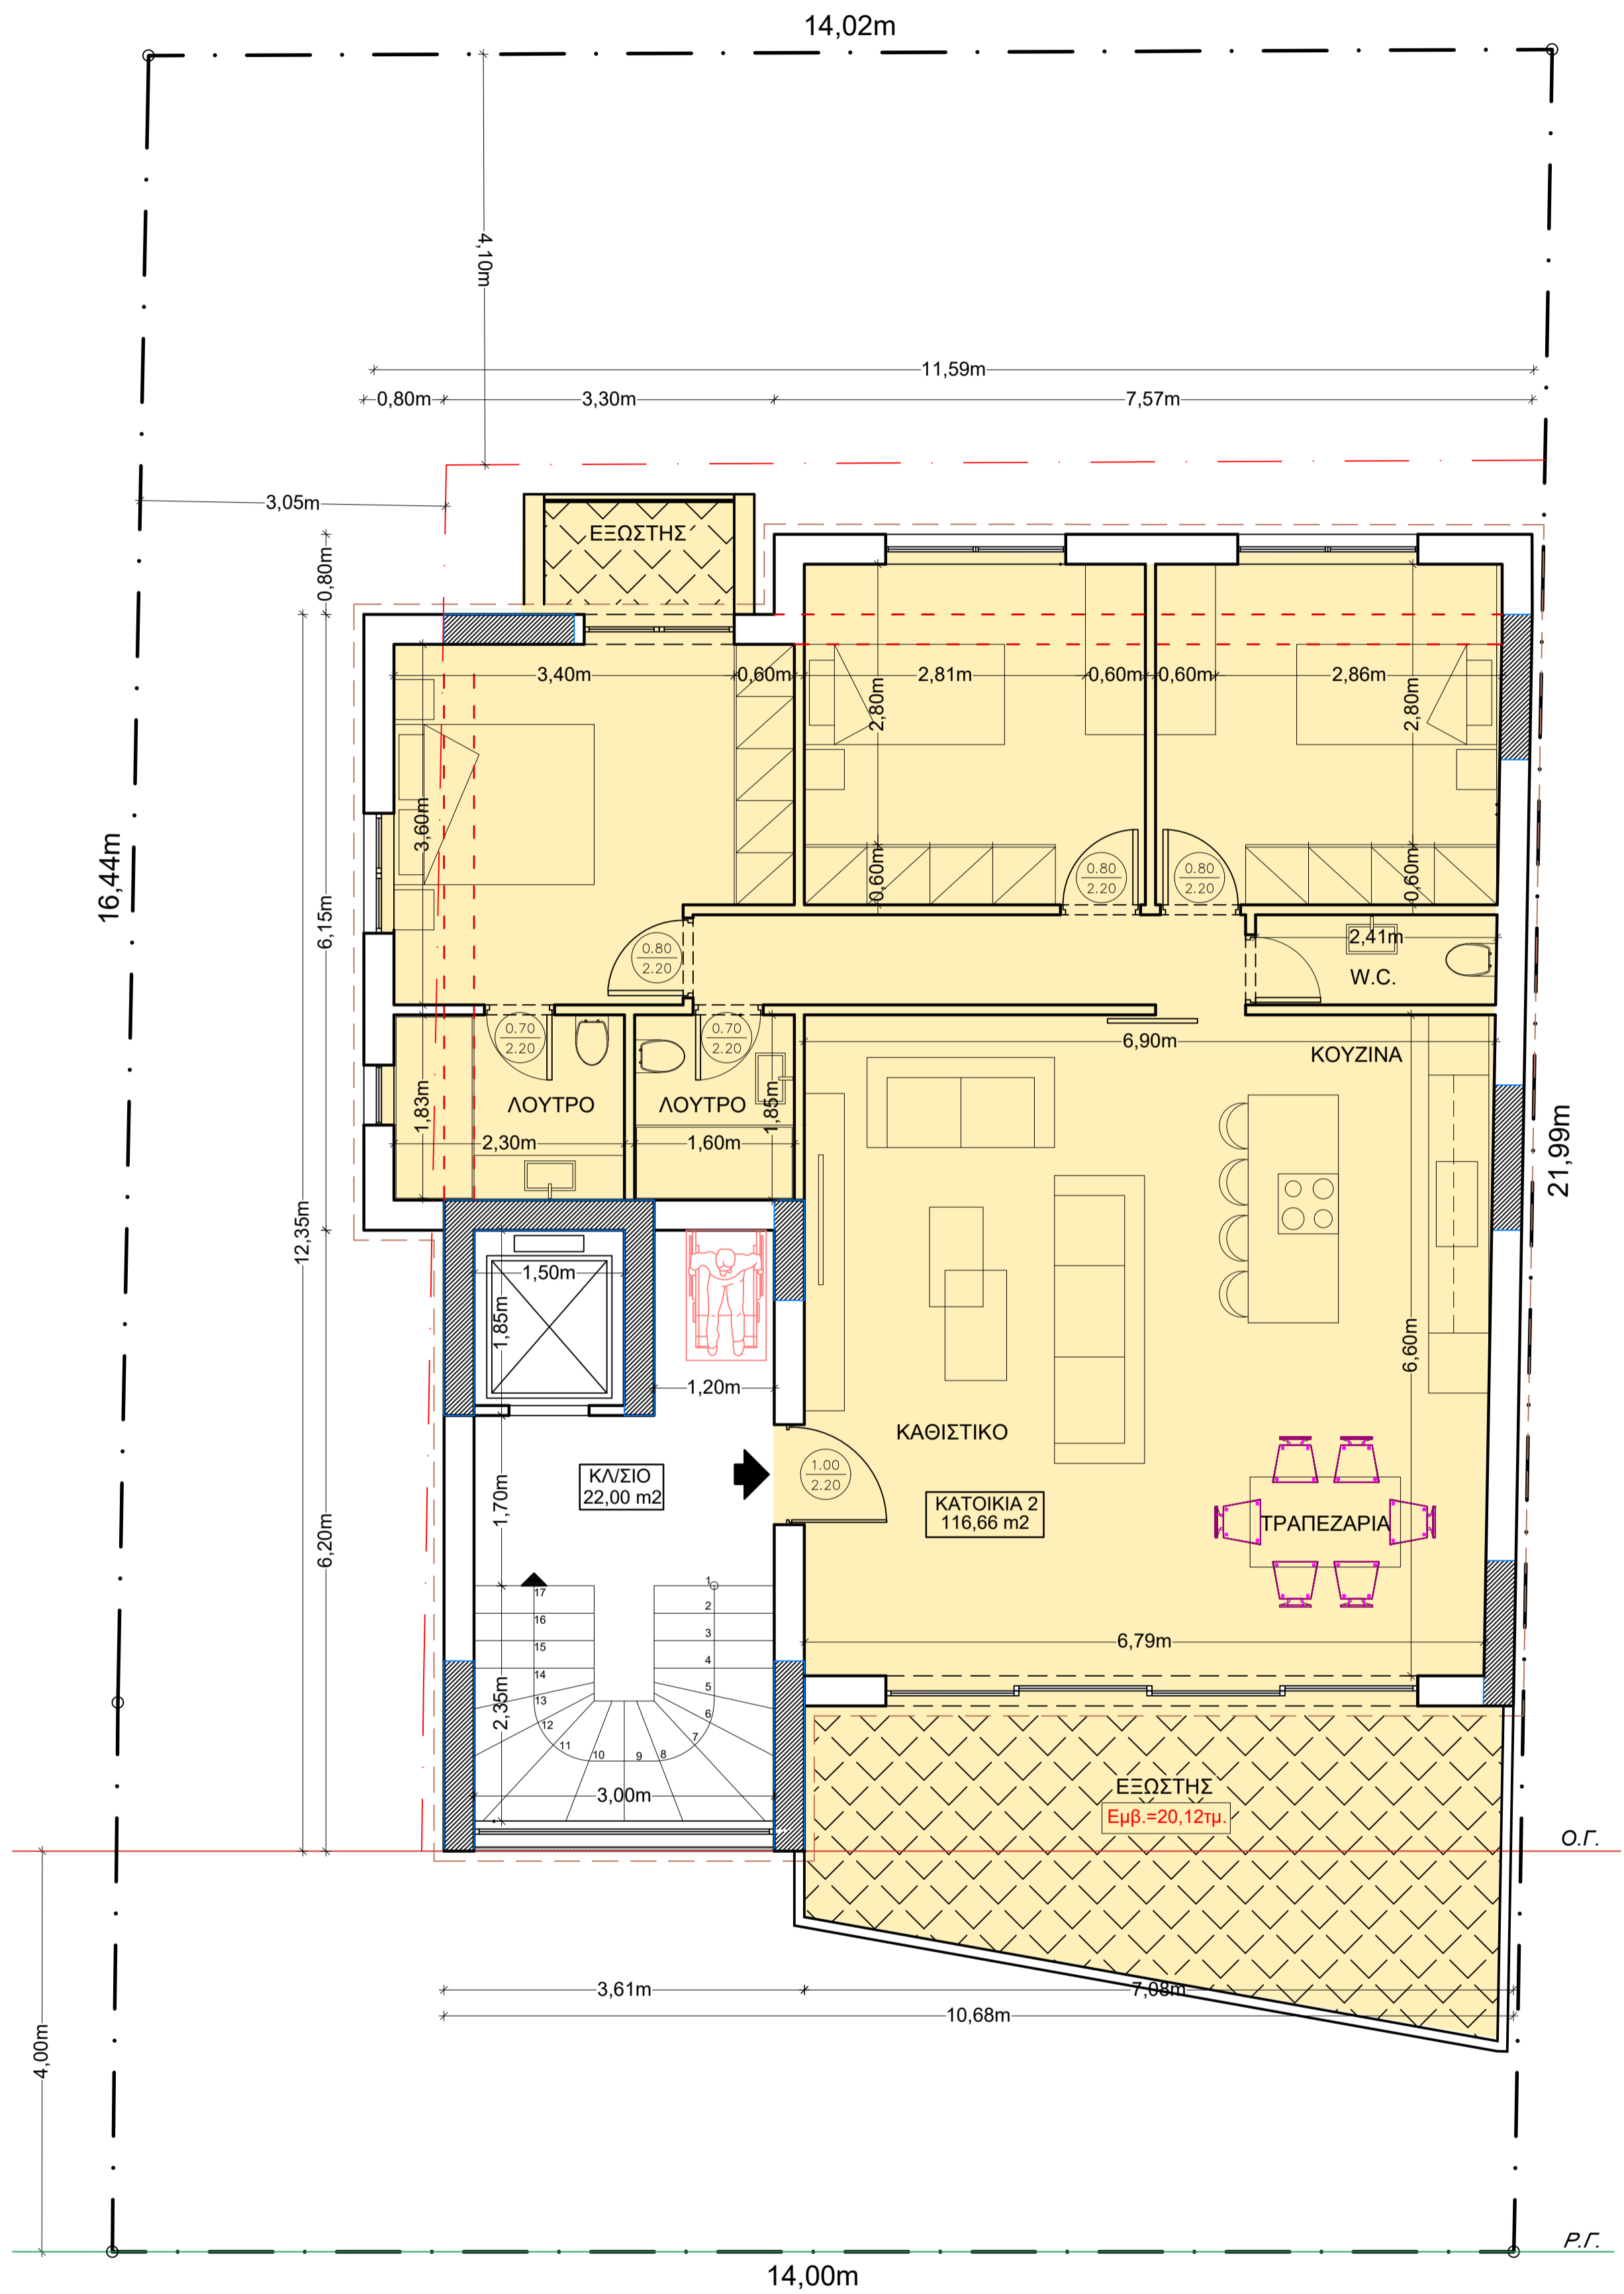

Οδός ΗΡΟΥΣ (πλ.10,00μ.)

Apartment A: **84.00 sq.m.**

GROUND FLOOR

Οδός ΗΡΟΥΣ (πλ. 10,00μ.)

Apartment B: **116.66 sq.m.**

1st FLOOR

Οδός ΗΡΟΥΣ (πλ.10,00μ.)

Apartment C: **99.75 sq.m.**

2nd FLOOR